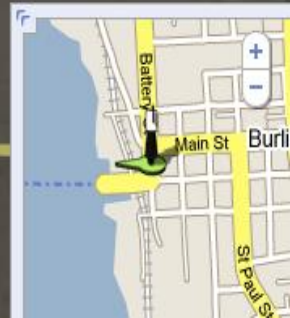

Top Contributors
by reviews, maps and edits

Donut edits	lorax maps
Scott maps	pchrome edits

Address:
Vermont
[Get directions](#) - [Search nearby](#)
[Save to My Maps](#) - [Send](#)

Traffic More...

Map view showing Vermont, New Hampshire, and Maine with major cities and highways labeled.

[Print](#) [Send](#) [Link](#)

Battery St / College St, Burlington, VT, United States
Address is approximate

Battery St

Battery St

College St

Navigating Around in Google Maps

Navigating in Google Maps

You can navigate (move your view) in two dimensions in any Google Map. To pan (move the map), do one of the following:
Click and drag the map

Press the up arrow on your keyboard to move north

Press the down arrow on your keyboard to move south

Press the right arrow on your keyboard to move east

Press the left arrow on your keyboard to move west

1. Arrows - Click the appropriate arrow buttons to move the view north, south, east or west.

2. Street View - Click to view street-level imagery

3. Zoom - Click + to zoom in on the center of the map.
Click - to zoom out.